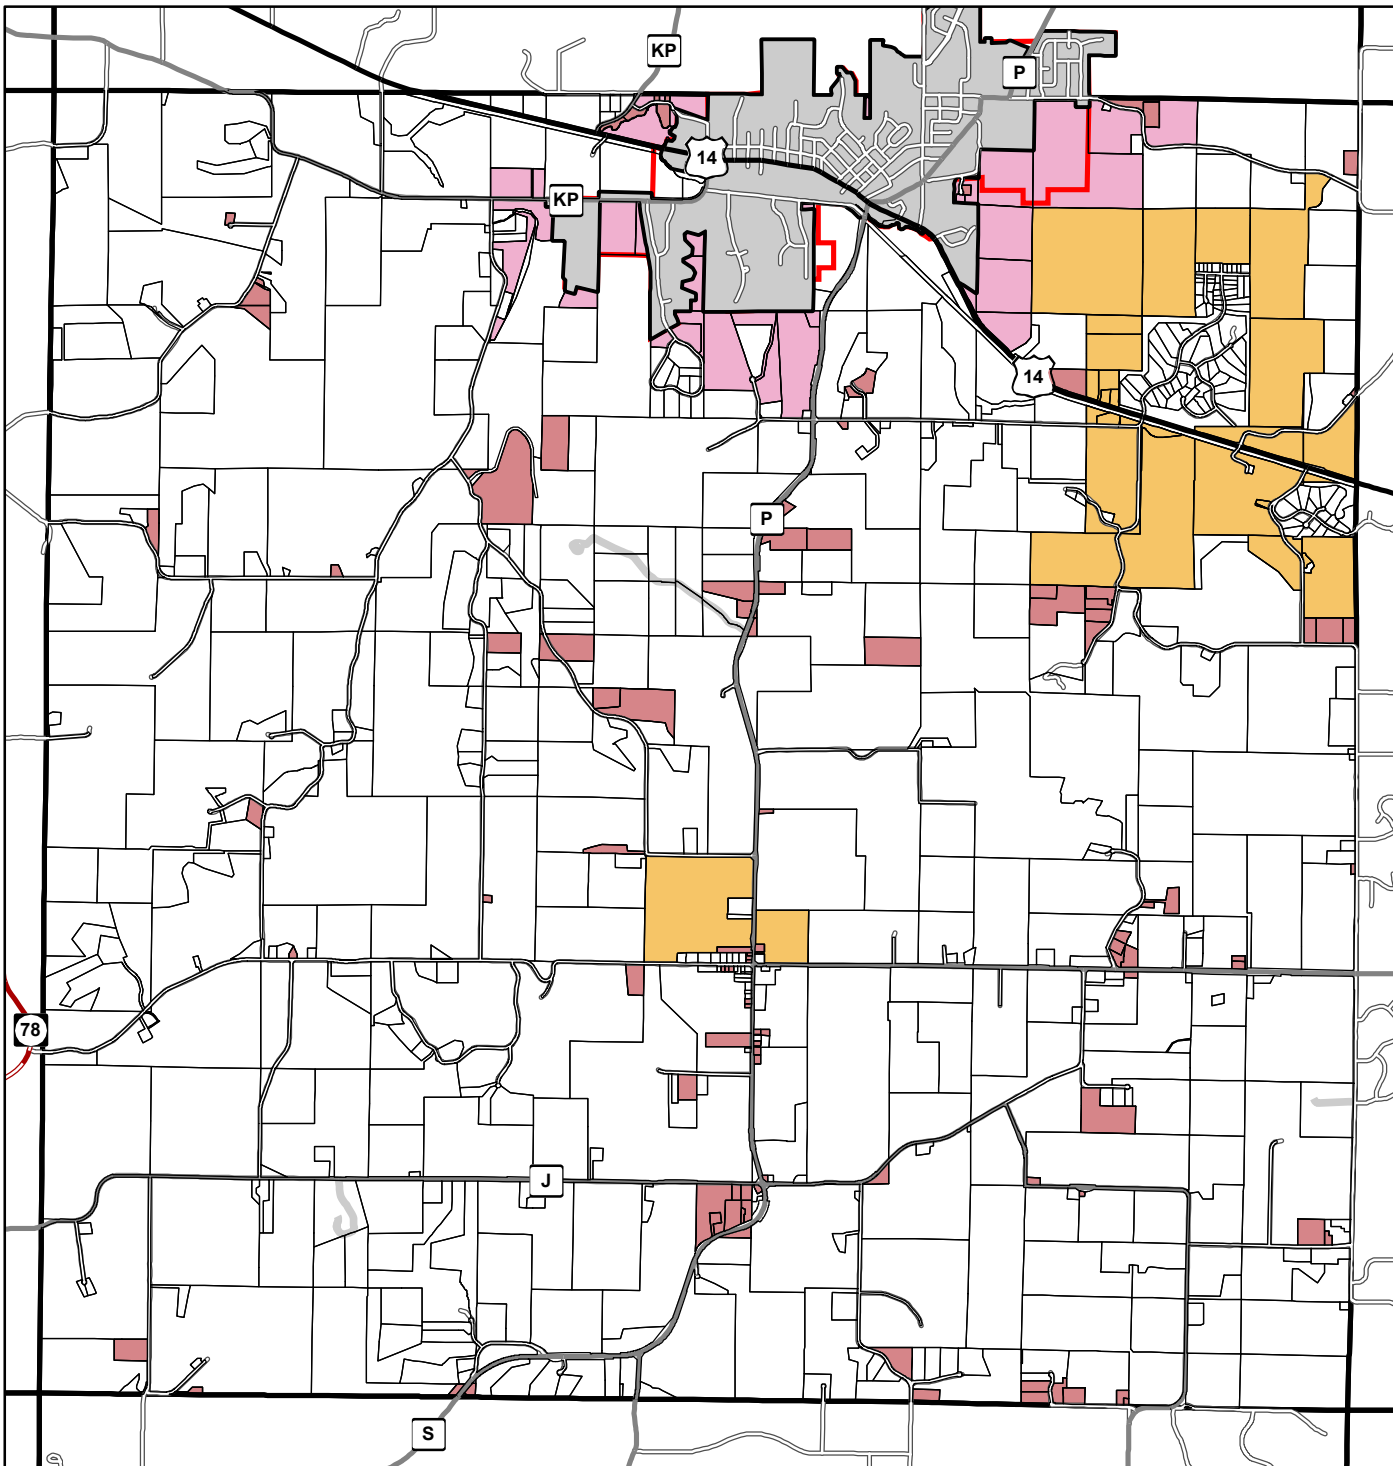

Cross Plains TDR

Legend

- Landholdings_4_26_2011_Calcu
- Highway Shields
- Interstate
- US Highway
- State Highway
- County Highway
- Local Road
- Named Private Road
- Ramp
- City
- Village
- Town
- Major Lake
- Urban
- Limited
- WI_500_ft_residential_pb_v2
- Adjacent_to_VCP_v2
- Legal_NC_A1EX_parcel_v2