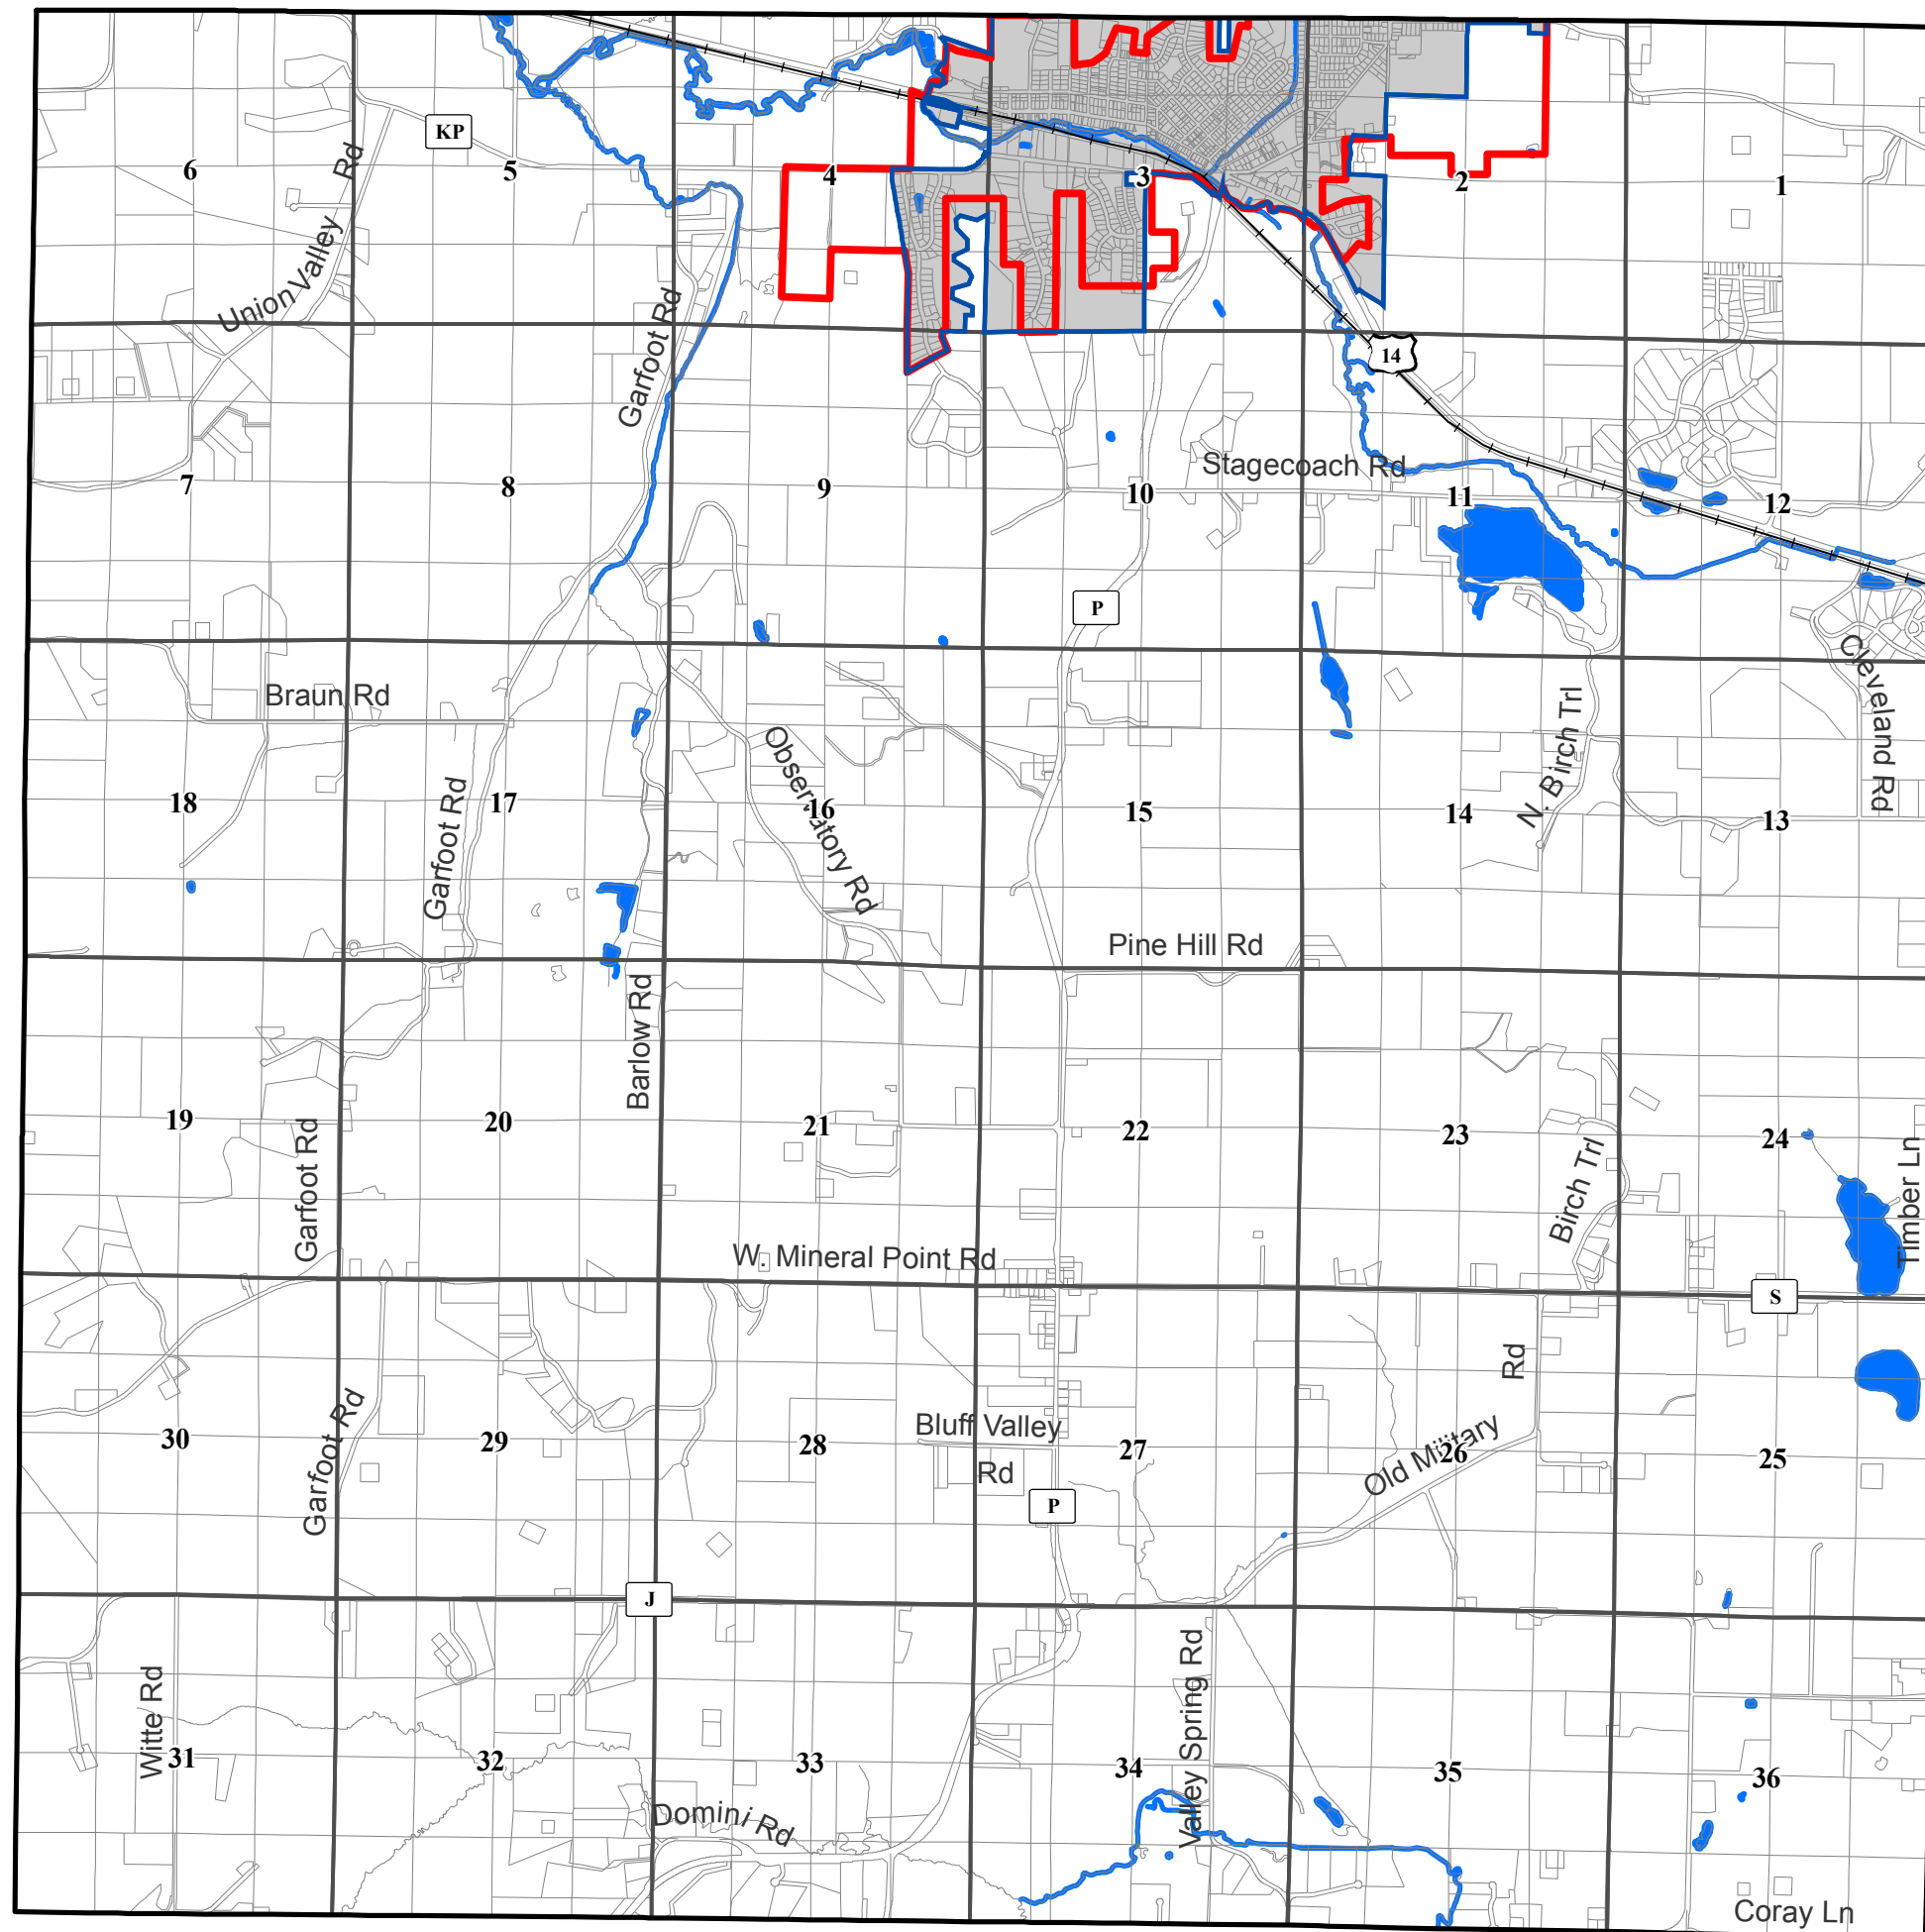

Town of Cross Plains

Map 26: Parcel Boundaries

DRAFT

-  Parcel Boundaries
-  Cross Plains Village Boundary
-  Cross Plains Urban Service Area
-  Section Boundary
-  Railroad

April, 2007

Source Info:
 Cross Plains Village Boundary: 01/2007 (DCPD)
 Parcel Boundaries: 04/2007 (DCPD)
 Service Area: 04/2007 (DCCAPD)

This map was prepared through the Dane County Department of Planning and Development in conjunction with the Dane County Land & Water Resources Department, Dane County Land Information Office and the Dane County Community Analysis & Planning Division.